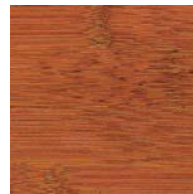

# CROWNBAMBOO® COLOUR SHEET FOR STAINED BAMBOO FLOORING

1\_cointreau

2\_charcoal

3\_praline

4\_terracotta

5\_sienna

6\_caramel

7\_pistacho

16\_ranchgreen

17\_orangeleather

18\_gold

19\_black

20\_champagne

21\_mahogany

22\_antiquebronze

23\_darkoak

24\_cognac

25\_coco

26\_walnut

27\_tan

28\_orange

29\_lightoak

30\_ebony

31\_wenge

32\_amaretto

33\_patriotblue

34\_braziliancherry

ash\_brown

aztec\_gold

beachwood

black\_patina

bold\_blue